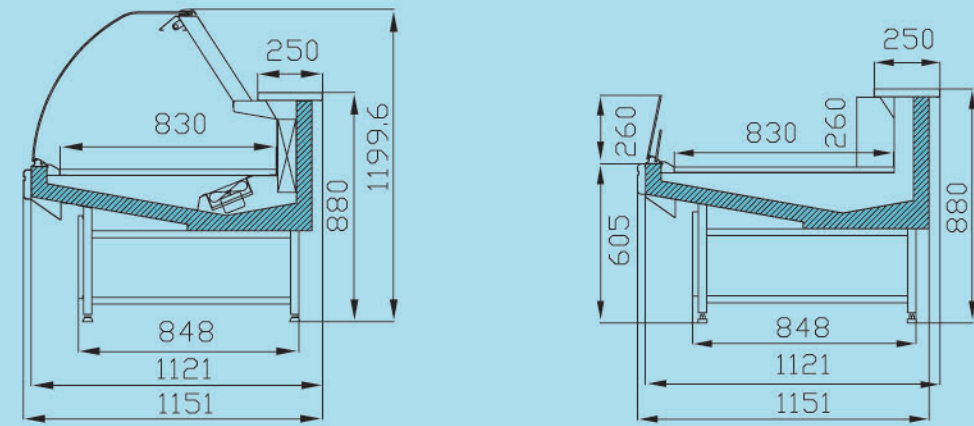

Side View

Beesan

Model	12	18	24	28	37
Length (mm) Without Ends	1244	1889	2489	2833	3733
End Thickness (mm)	35				
Temperature Range (°C)	0 /+2				

Options & Accessories:

- GN container holders.
- Weighing scale shelf.
- Teflon cutting board.
- Knives holder.
- Rear plastic sliding door.

الإضافات الاختيارية:

- حاملات لأحواض الـ GN.
- رف للميزان.
- لوح تيفلون للتقطيع.
- حامل سكاكين.
- باب سحب خلفي مصنوع من البلاستيك.

PREMIUM
QUALITY
SINCE
1974

Beesan

Refrigerated Display Cabinet

ثلاجة عرض موديل بيسان

Plant
Al-Qastal Area, Airport Road.
P.O.Box: 141399 - Amman 11814 - JORDAN
Tel.: 00962 (06) 4711506/7
Fax: 00962 (06) 4711296
E-mail: plant@abdin.com.jo
Website: www.abdin.com.jo

Distributed by:

المصنع حتى تعديل أي منتج دون إعلام مسبق