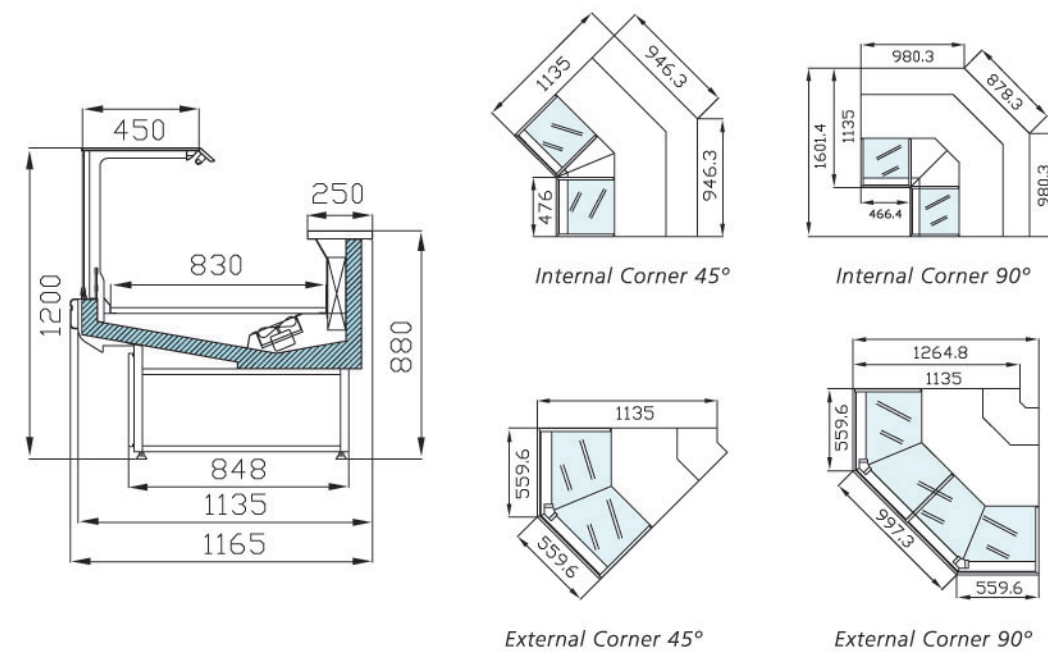

Side View

Beesan

Model	12	18	24	28	37
Length (mm) Without Ends	1244	1889	2489	2833	3733
End Thickness (mm)	35				
Temperature Range (°C)	0 /+2				

Options & Accessories:

- GN container holders.
- Weighing scale shelf.
- Teflon cutting board.
- Knives holder.
- Rear plastic sliding door.

الإضافات الاختيارية:

- حاملات لأحواض الـ GN.
- رف للميزان.
- لوح تيفلون للتقطيع.
- حامل سكاكين.
- باب سحب خلفي مصنوع من البلاستيك.

PREMIUM
QUALITY
SINCE
1974

Beesan

Refrigerated Display Cabinet

ثلاجة عرض موديل بيسان

Plant
Al-Qastal Area, Airport Road.
P.O.Box: 141399 - Amman 11814 - JORDAN
Tel.: 00962 (06) 4711506/7
Fax: 00962 (06) 4711296
E-mail: plant@abdin.com.jo
Website: www.abdin.com.jo

Distributed by:

المصنع حتى تعديل أي منتج دون إعلام مسبق