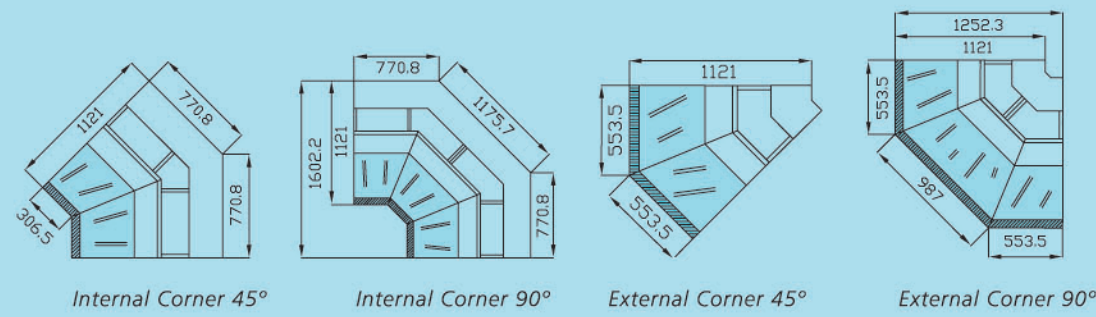

Side View

Beesan

Model	12	18	24	28	37
Length (mm) Without Ends	1244	1889	2489	2833	3733
End Thickness (mm)	35				
Temperature Range (°C)	0 /+2				

Options & Accessories:

- GN container holders.
- Weighing scale shelf.
- Teflon cutting board.
- Knives holder.
- Rear plastic sliding door.

الإضافات الاختيارية:

- حاملات لأحواض الـ GN.
- رف للميزان.
- لوح تيفلون للتقطيع.
- حامل سكاكين.
- باب سحب خلفي مصنوع من البلاستيك.

PREMIUM
QUALITY
SINCE
1974

Beesan

Refrigerated Display Cabinet

ثلاجة عرض موديل بيسان

Plant
Al-Qastal Area, Airport Road.
P.O.Box: 141399 - Amman 11814 - JORDAN
Tel.: 00962 (06) 4711506/7
Fax: 00962 (06) 4711296
E-mail: plant@abdin.com.jo
Website: www.abdin.com.jo

Distributed by:

المصنع حتى تعديل أي منتج دون إعلام مسبق