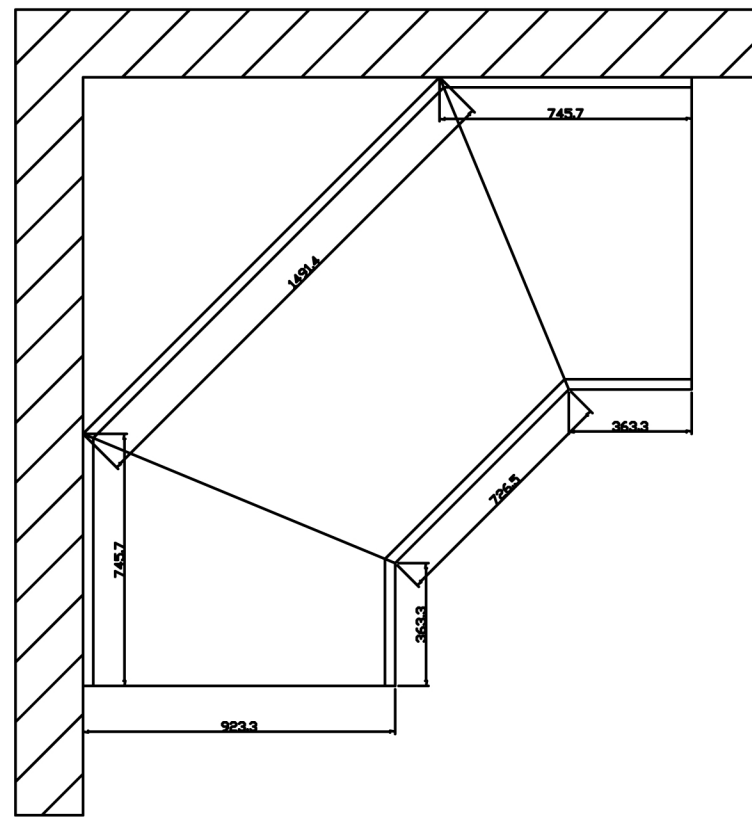

# Jineen

Height 2020

90° Corner

Height 2220

Dairy & Juices

Jineen 92

Dairy & Juices

Fresh Meat