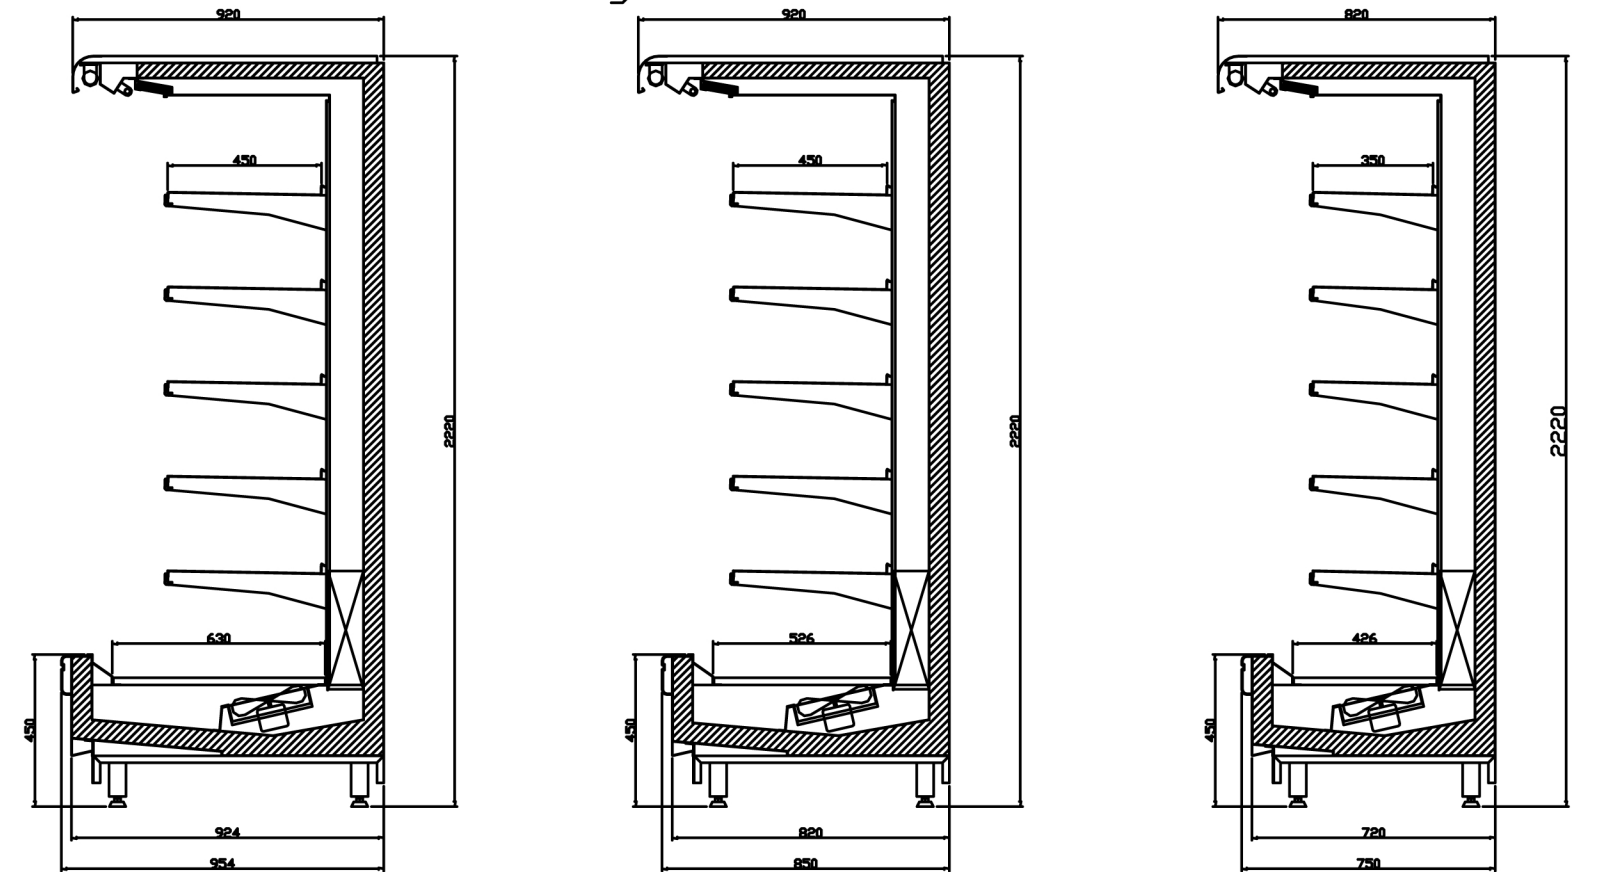

# Jineen

Height 2020

90° Corner

Height 2220

Dairy & Juices

Jineen 92

Dairy & Juices

Fresh Meat