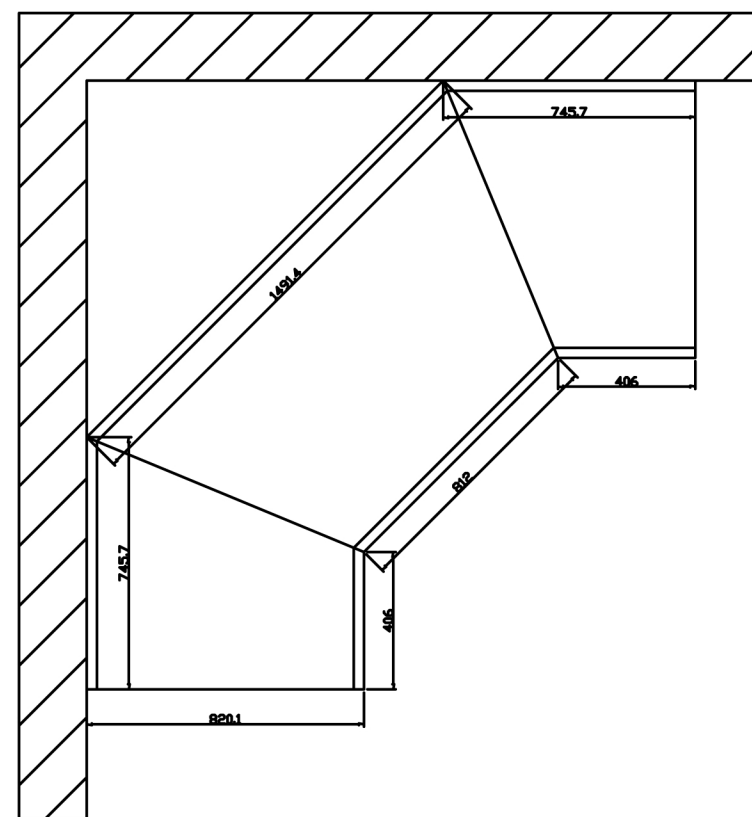

Jineen

Height 2020

90° Corner

Height 2220

Dairy & Juices

Jineen 92

Dairy & Juices

Fresh Meat

Jineen 82

Fresh Meat

Vegetables & Fruits

Jineen 72

Vegetables & Fruits