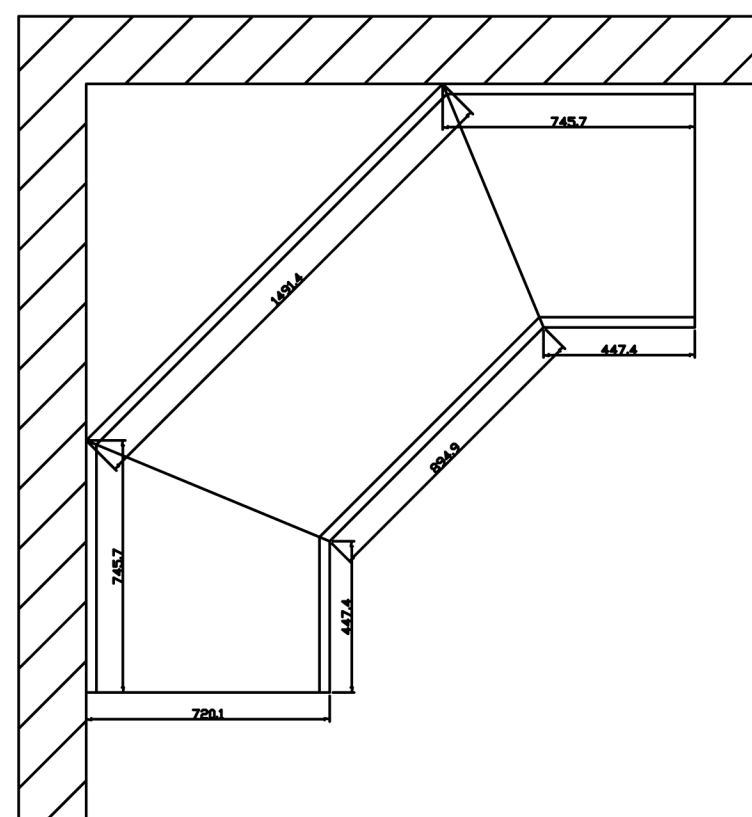

Jineen

Height 2020

90° Corner

Height 2220

Dairy & Juices

Jineen 92

Dairy & Juices

Fresh Meat

Jineen 82

Fresh Meat

Vegetables & Fruits

Jineen 72

Vegetables & Fruits