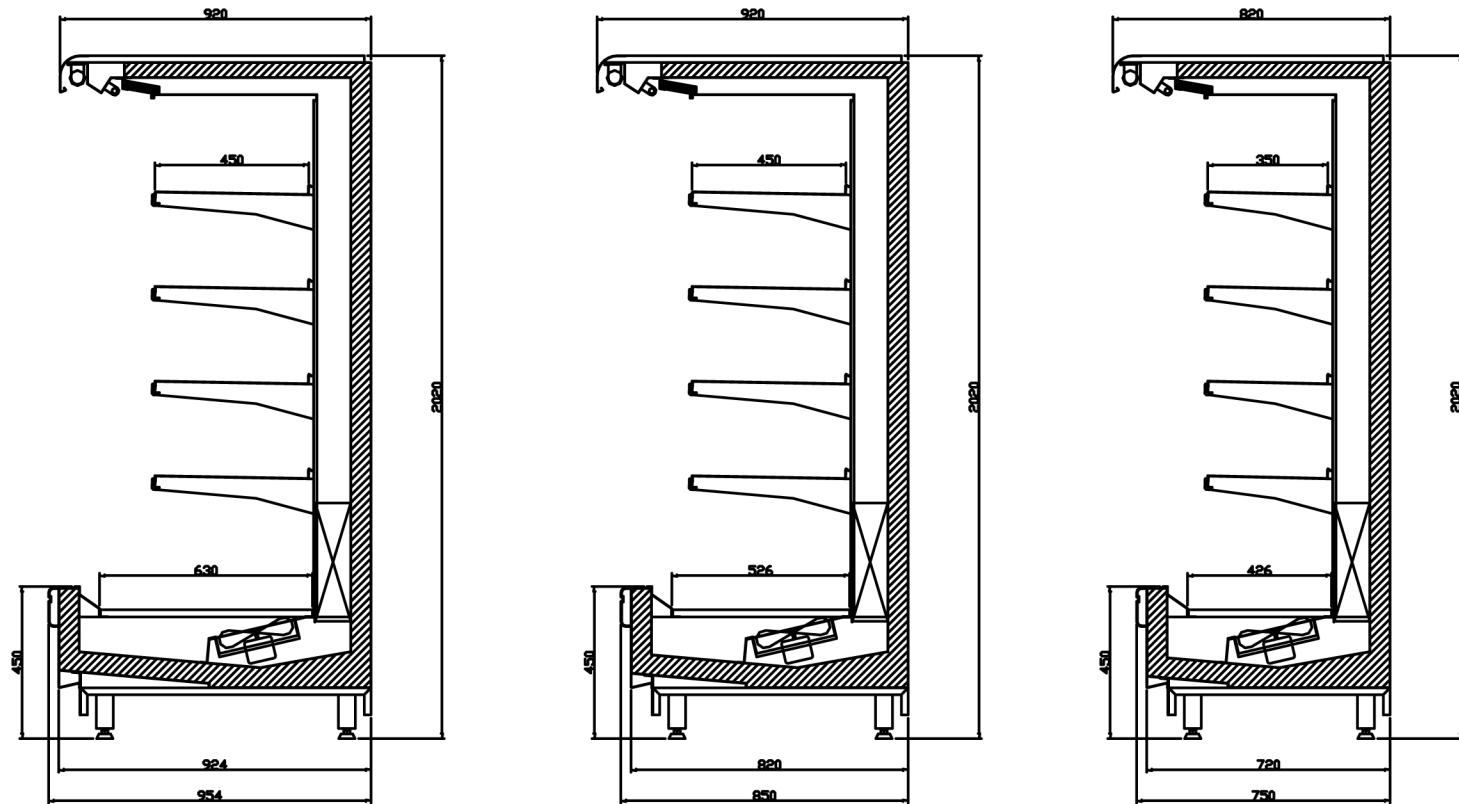

# Jineen

Height 2020

90° Corner

Height 2220

Dairy & Juices

Jineen 92

Dairy & Juices

Fresh Meat