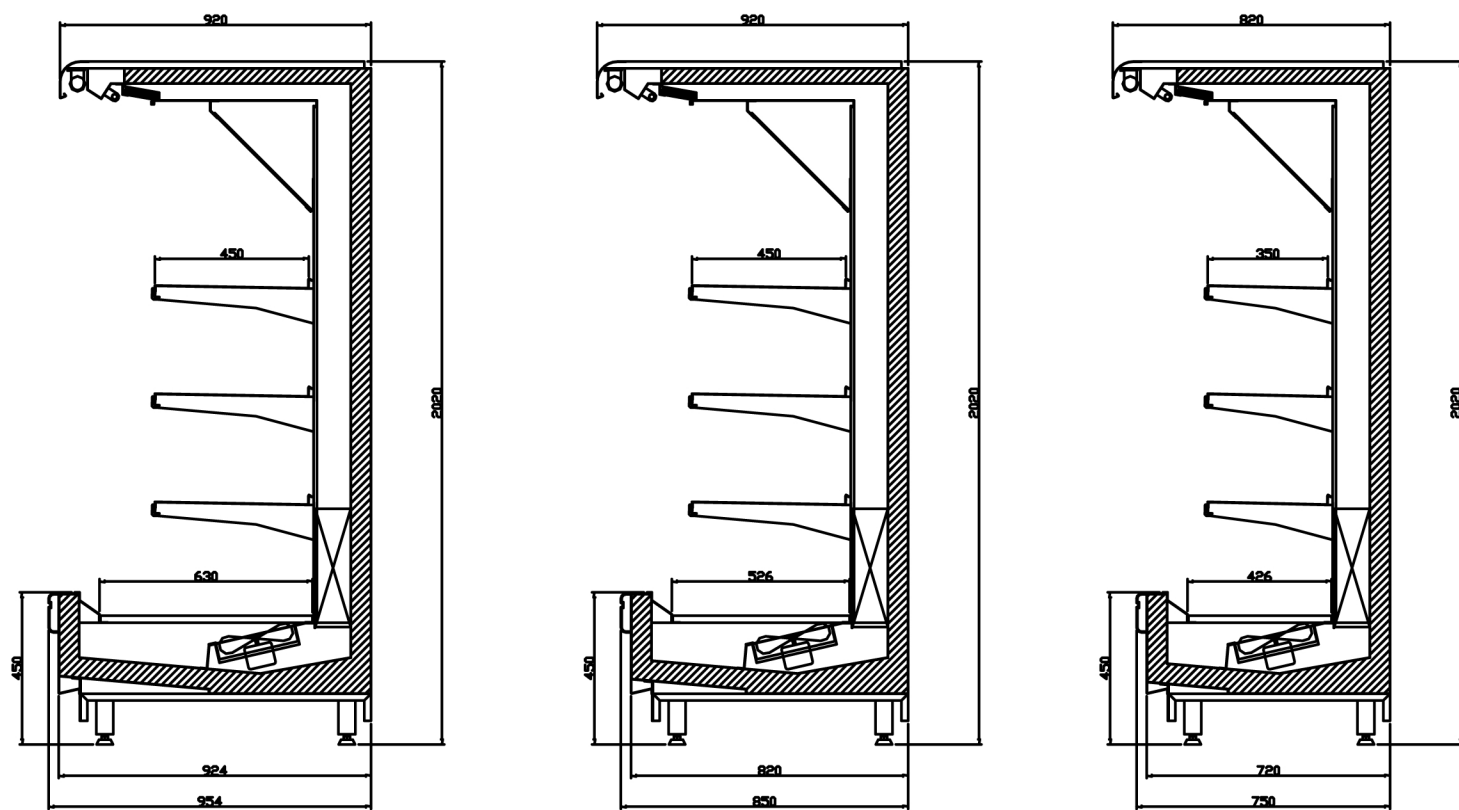

# Jineen

Height 2020

90° Corner

Height 2220

Dairy & Juices

Jineen 92

Dairy & Juices

Fresh Meat