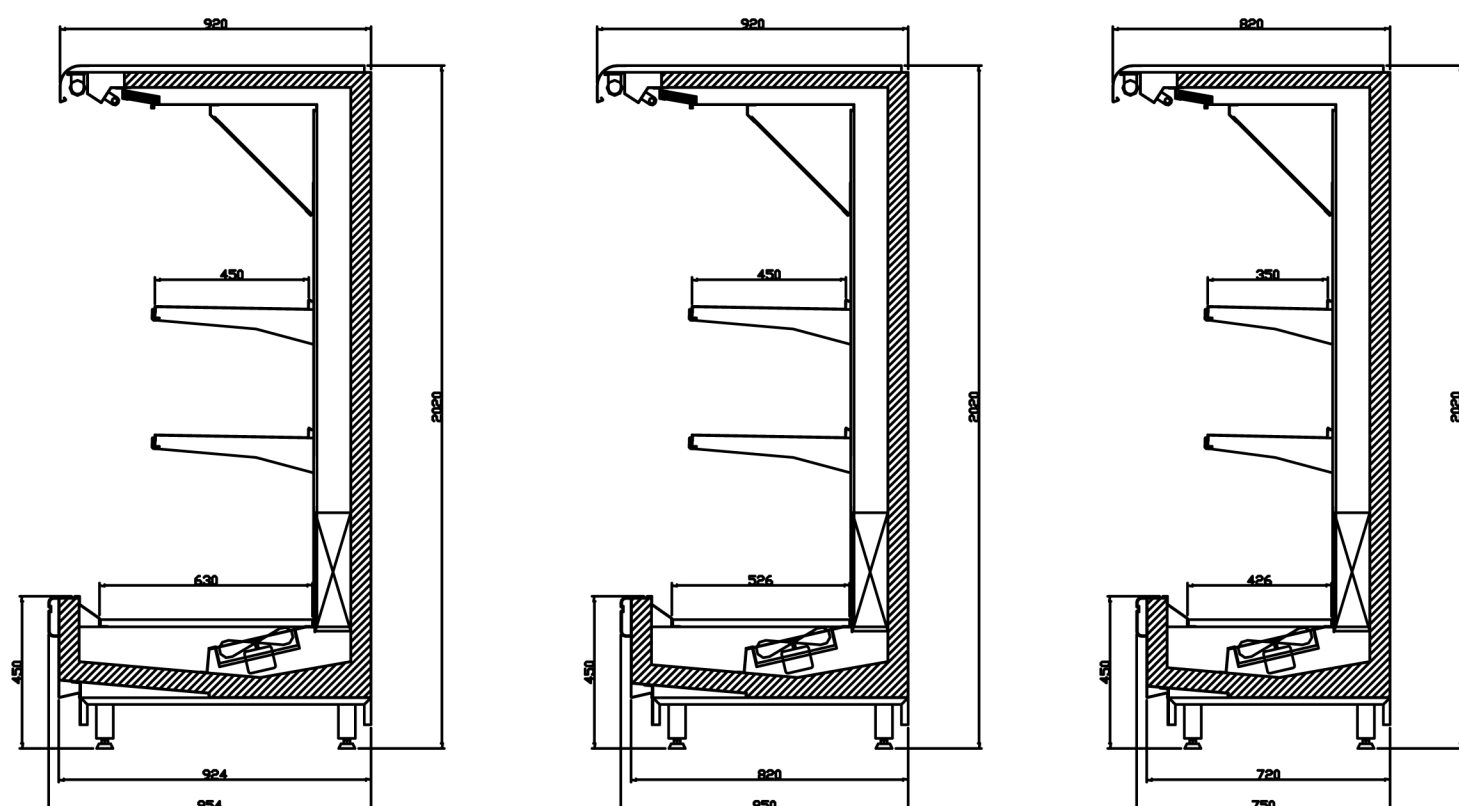

Vegetables & Fruits