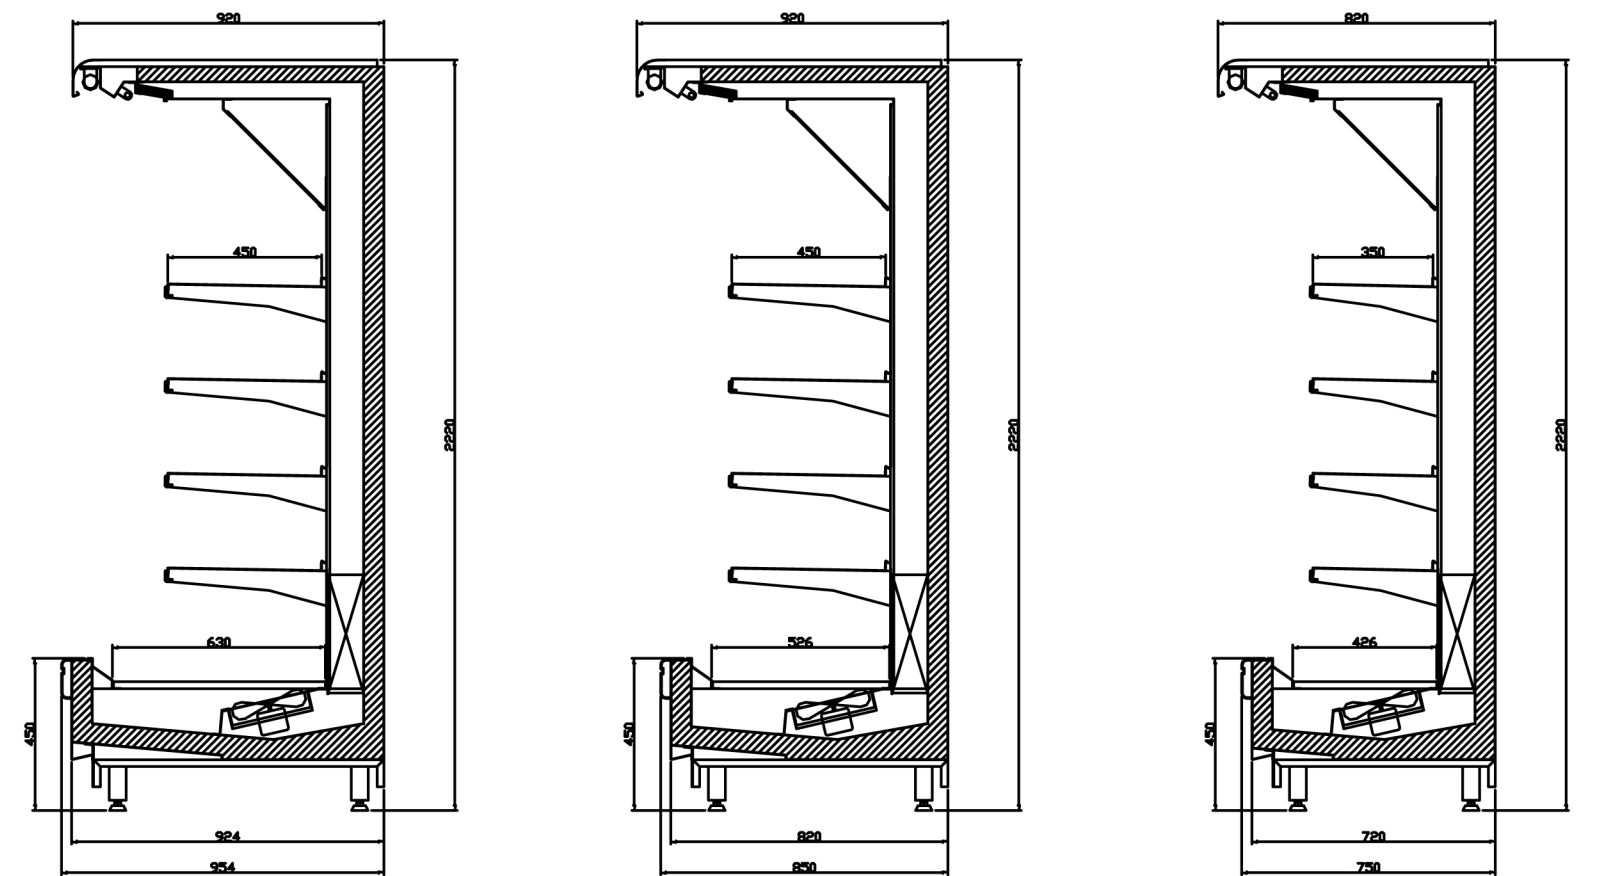

Jineen

Height 2020

90° Corner

Height 2220

Dairy & Juices

Jineen 92

Dairy & Juices

Fresh Meat

Jineen 82

Fresh Meat

Vegetables & Fruits

Jineen 72

Vegetables & Fruits