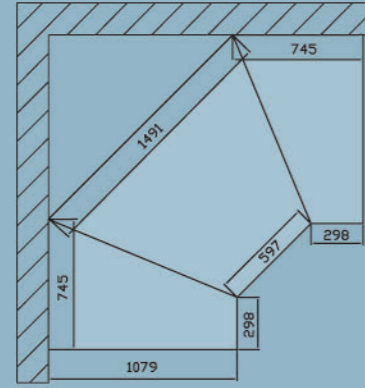

Side View

90° Corner