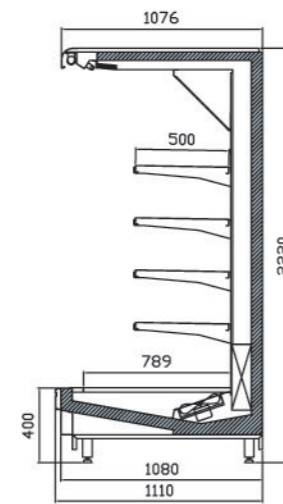

Fresh Meat

Yarmouk

Model	12	18	25	37
Length (mm) Without Ends	1250	1875	2500	3750
End Thickness (mm)	60			
Temperature Range (°C)	0 / +2	+2 / +4	+6 / +8	

Head Units:

Length (mm) with ends	2180
Depth (mm)	1080

Options & Accessories:

- Roller night curtains.
- Bottom wire shelves.
- Wire dividers.
- Front wire riser.