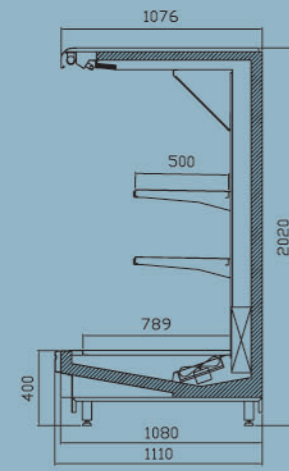

Fruit & Vegetable