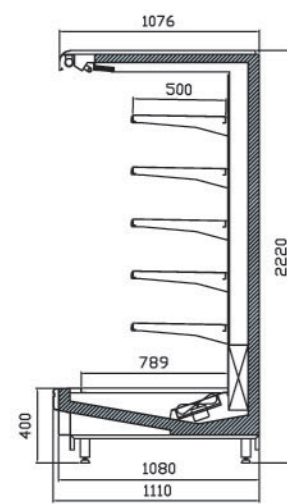

Dairy & Juices