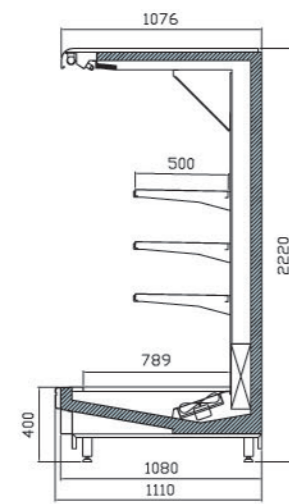

Fruit & Vegetable