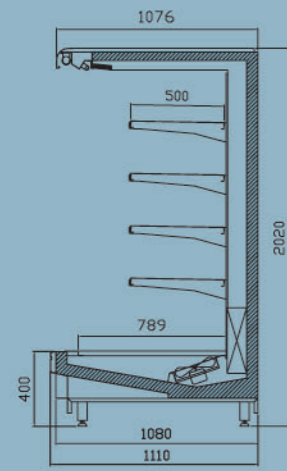

Dairy & Juices