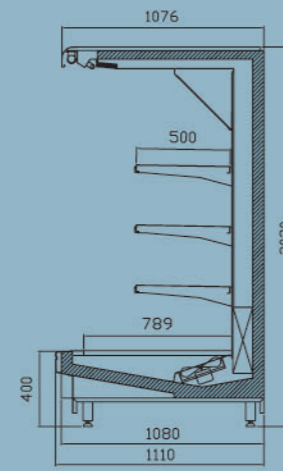

Side View

90° Corner

Fresh Meat

Yarmouk

Model	12	18	25	37
Length (mm) Without Ends	1250	1875	2500	3750
End Thickness (mm)	60			
Temperature Range (°C)	0 / +2	+2 / +4	+6 / +8	

Head Units:

Length (mm) with ends	2180
Depth (mm)	1080

Options & Accessories:

- Roller night curtains.
- Bottom wire shelves.
- Wire dividers.
- Front wire riser.

الإضافات الإختيارية:

- أغطية ليلية.
- رفوف شبك أرضية.
- قواطع شبك.
- حاجز رف أمامي.

PREMIUM
QUALITY
SINCE
1974

Yarmouk

Open Display Refrigerator

ثلاجة عرض مكشوفة موديل يرموك

عابدين الصناعية
ABDIN INDUSTRIAL

Plant
AL- Qastal Area, Airport Road.
P.O.Box: 141399 - Amman 11814 - JORDAN
Tel.: 00962 (06) 4711506/7
Fax: 00962 (06) 4711296
E-mail: plant@abdin.com.jo
Website: www.abdin.com.jo

Distributed by: