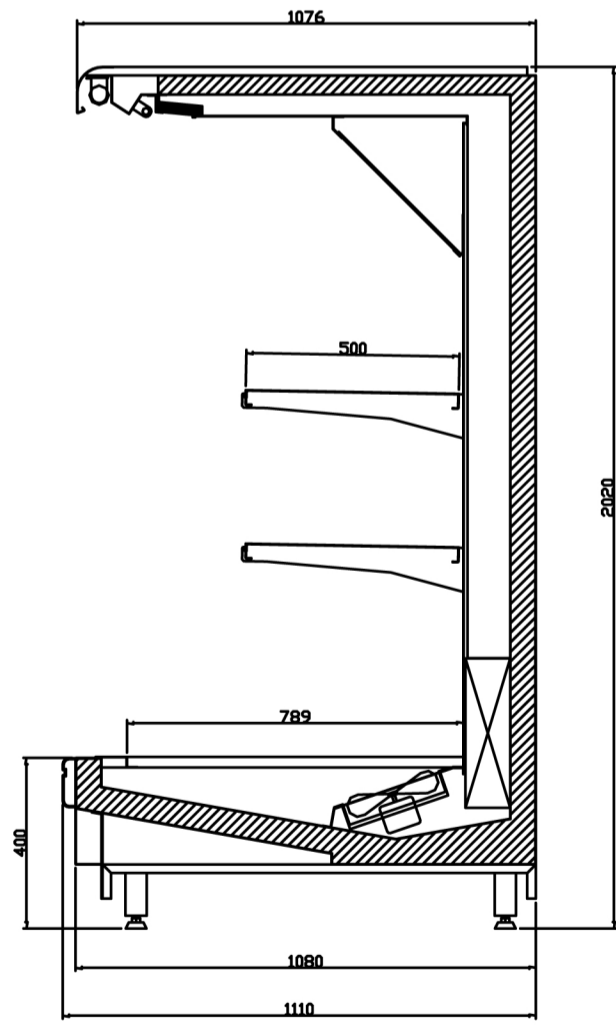

Yarmouk

Height 2020

90° Corner

Height 2220

Vegetables & Fruits

Fresh Meat

Dairy & Juices

Vegetables & Fruits