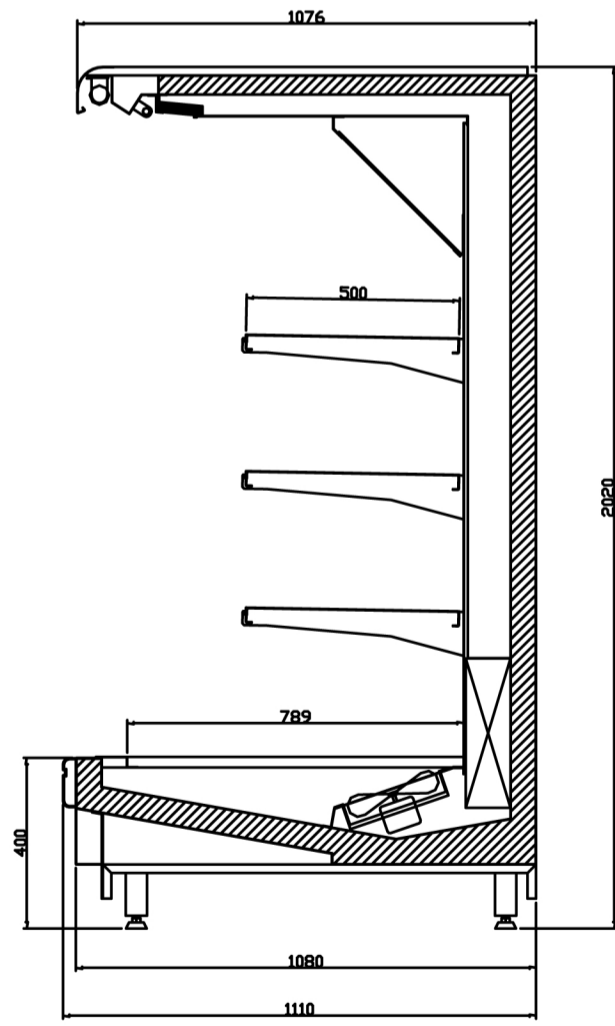

Yarmouk

Height 2020

90° Corner

Height 2220

Vegetables & Fruits

Fresh Meat

Dairy & Juices

Vegetables & Fruits