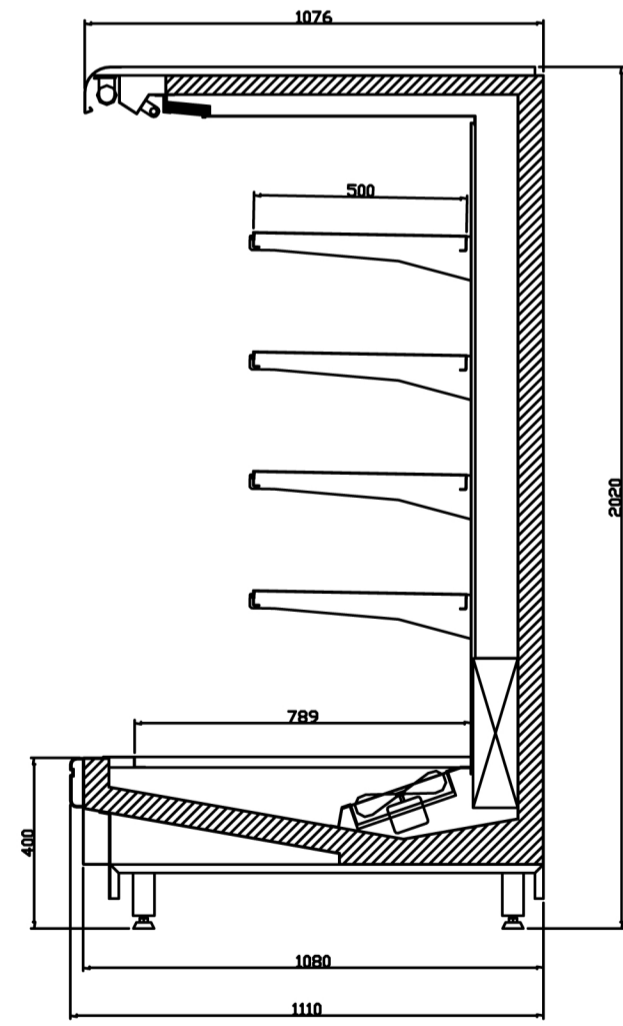

Yarmouk

Height 2020

90° Corner

Height 2220

Vegetables & Fruits

Fresh Meat

Dairy & Juices

Vegetables & Fruits