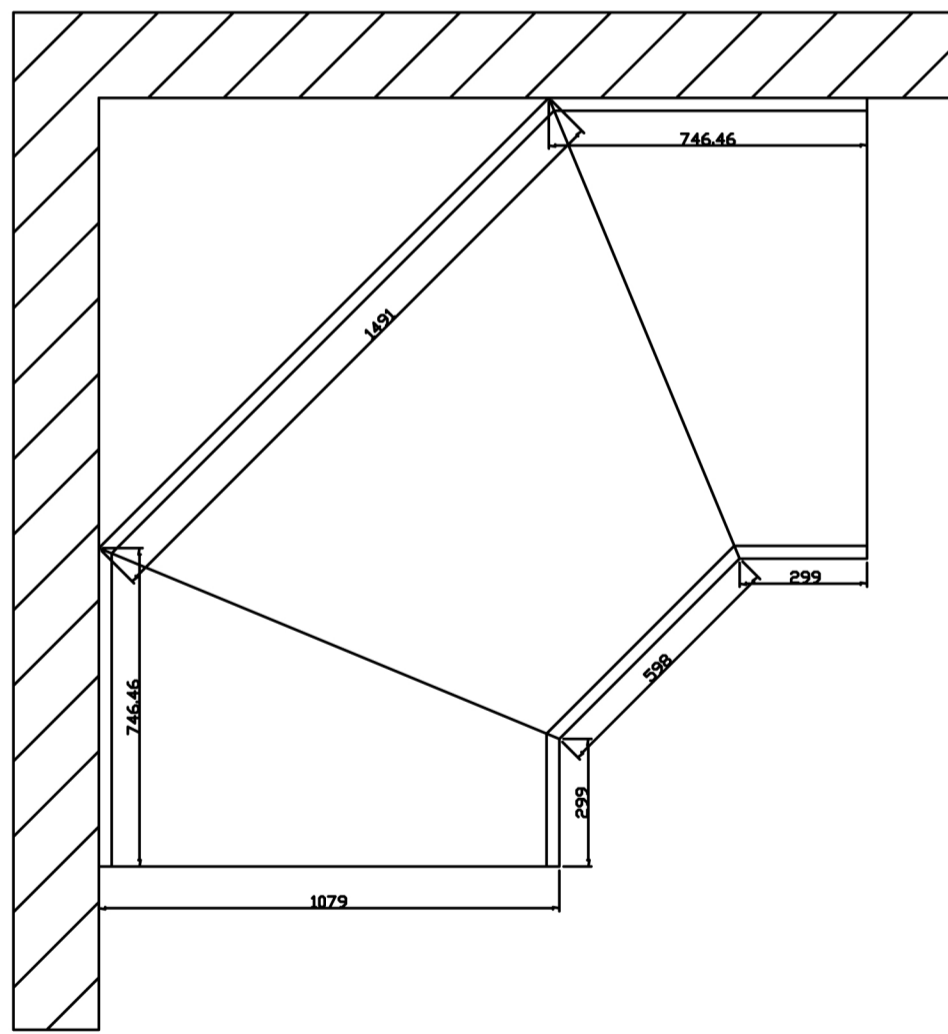

Yarmouk

Height 2020

90° Corner

Height 2220

Vegetables & Fruits

Fresh Meat

Dairy & Juices

Vegetables & Fruits