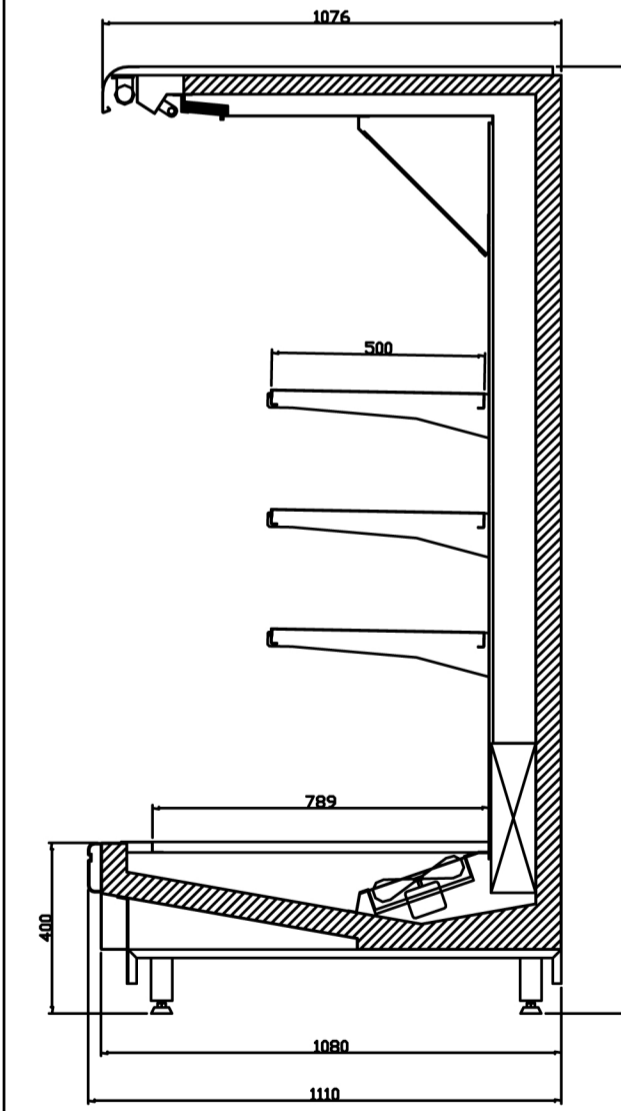

Yarmouk

Height 2020

90° Corner

Height 2220

Vegetables & Fruits

Fresh Meat

Dairy & Juices

Vegetables & Fruits