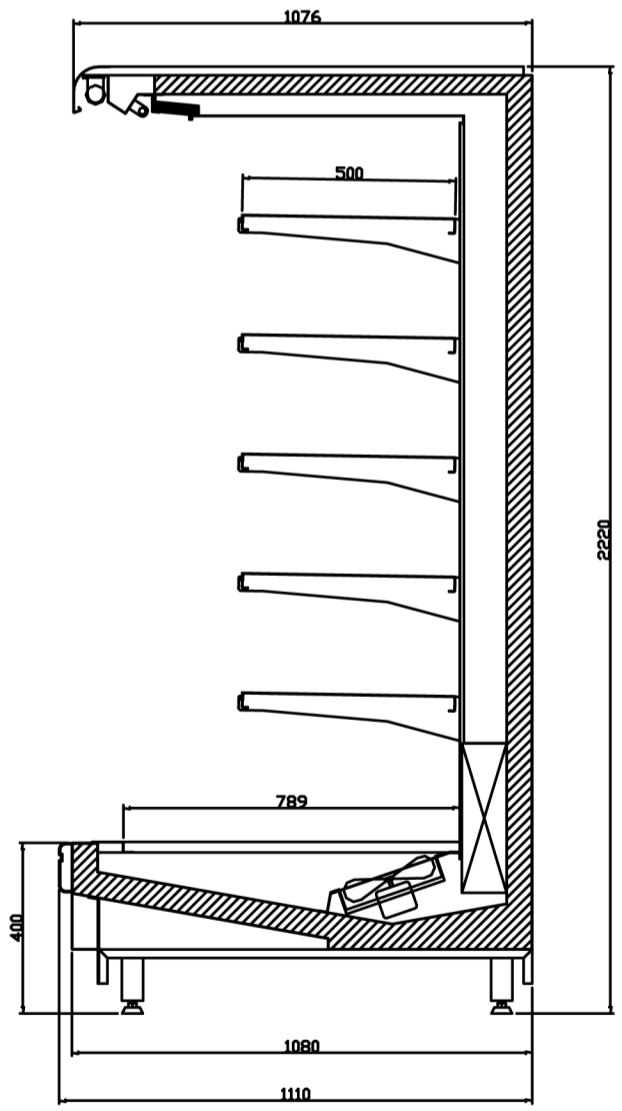

Dairy & Juices